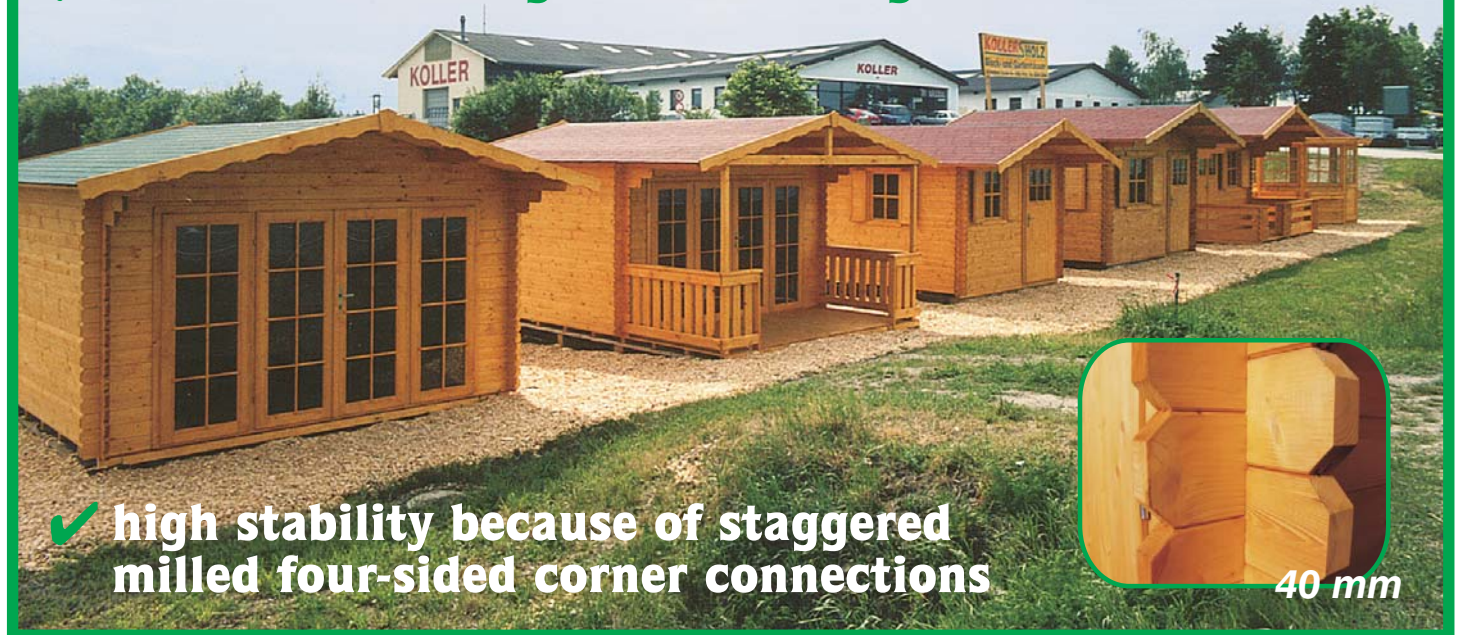

- ✓ made of own production
- ✓ high-quality solid wood
- ✓ 40 mm block planks
- ✓ interlocked with groove and tongue

- ✓ high stability because of staggered milled four-sided corner connections

40 mm

www.koller-holz.com

KOLLERSHOLZ

LOG- and GARDEN HOUSES made of high-quality solid wood

MILENA

house MILENA
wall overall size
length : 202 cm
width : 250 cm
ridge height : 260 cm
door : 1
window : 1

walls made of 40 mm block planks